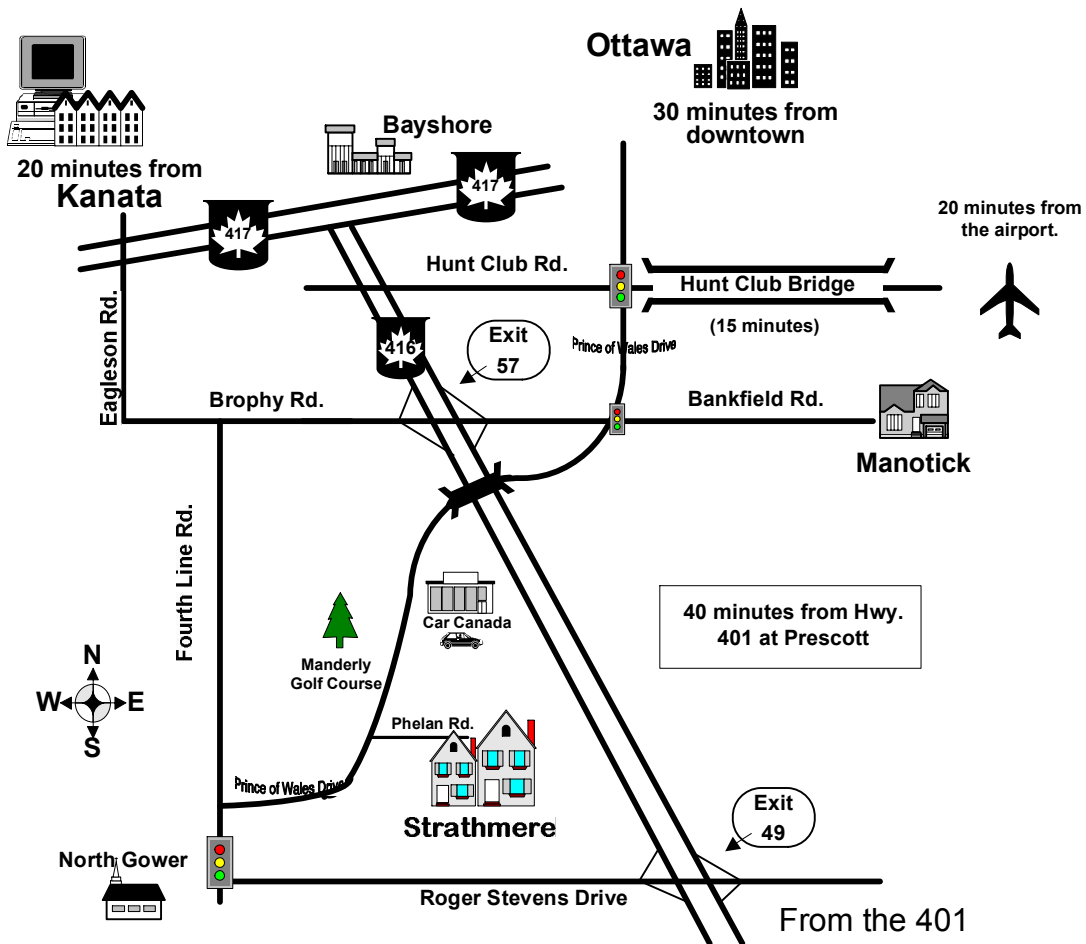

DIRECTIONS TO STRATHMERE

For further assistance please call (613)489-2409 or 1-800-495-6649.

From Ottawa, Take Prince of Wales Drive, south. Approximately 5 km. after Hwy. 416 overpass (and Car Canada), turn left on Phelan Rd. Follow signs to Parking.

From the Airport, leave via the Airport Expressway. Exit at Hunt Club Rd. Turn left (west) and follow to Prince of Wales Dr. (over bridge and Rideau River). Turn left again (south) on Prince of Wales Drive and follow directions "From Ottawa".

From the Queensway (Hwy. 417), (note: when traveling westbound the 416 exit is from the lefthand lane) take Hwy. 416 South to Bankfield/Brophy Rd. exit #57. Turn left on Bankfield Rd. Turn right onto Prince of Wales Drive. Approximately 5 km. past Car Canada, turn left on Phelan Rd. Follow signs for Parking.

From the 401, exit at Hwy. 416 North to Ottawa. Follow Hwy. 416 North to the Roger Stevens Drive exit (#49). Turn left at the end of the ramp and continue to North Gower (stop light). Turn right for approx. 2 blocks and then turn right again at flashing light. Continue north on Prince of Wales Drive for approximately 2 kms then turn right onto Phelan Rd. (**Do not** turn left at first Phelan Rd. sign). Follow signs to Parking.